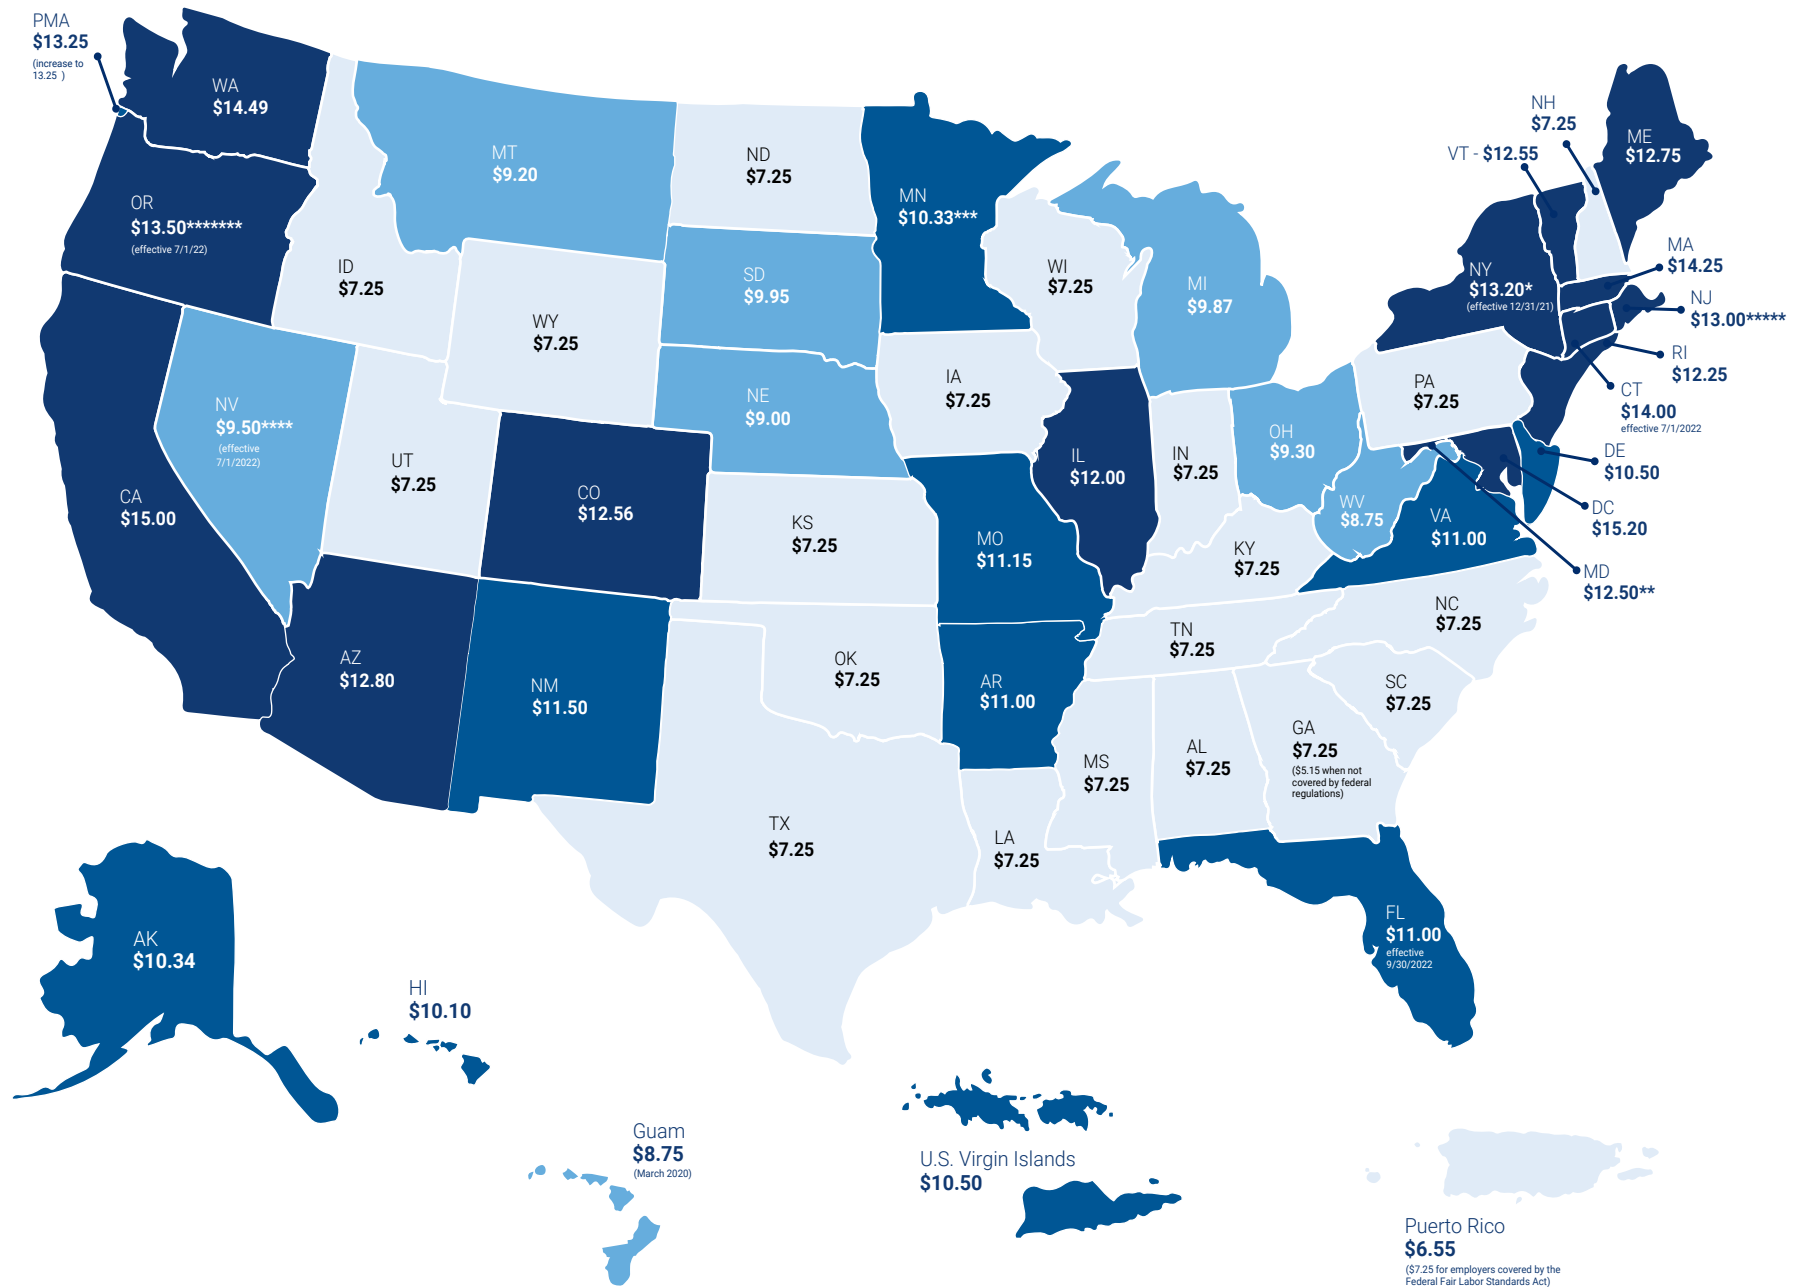

2022 Minimum Wage By State.

www.epaysystems.com

● \$12.00 and above ● \$10.00 - \$11.99 ● \$7.26 - \$9.99 ● \$6.55 - \$7.25

* Final minimum wage rates to be determined